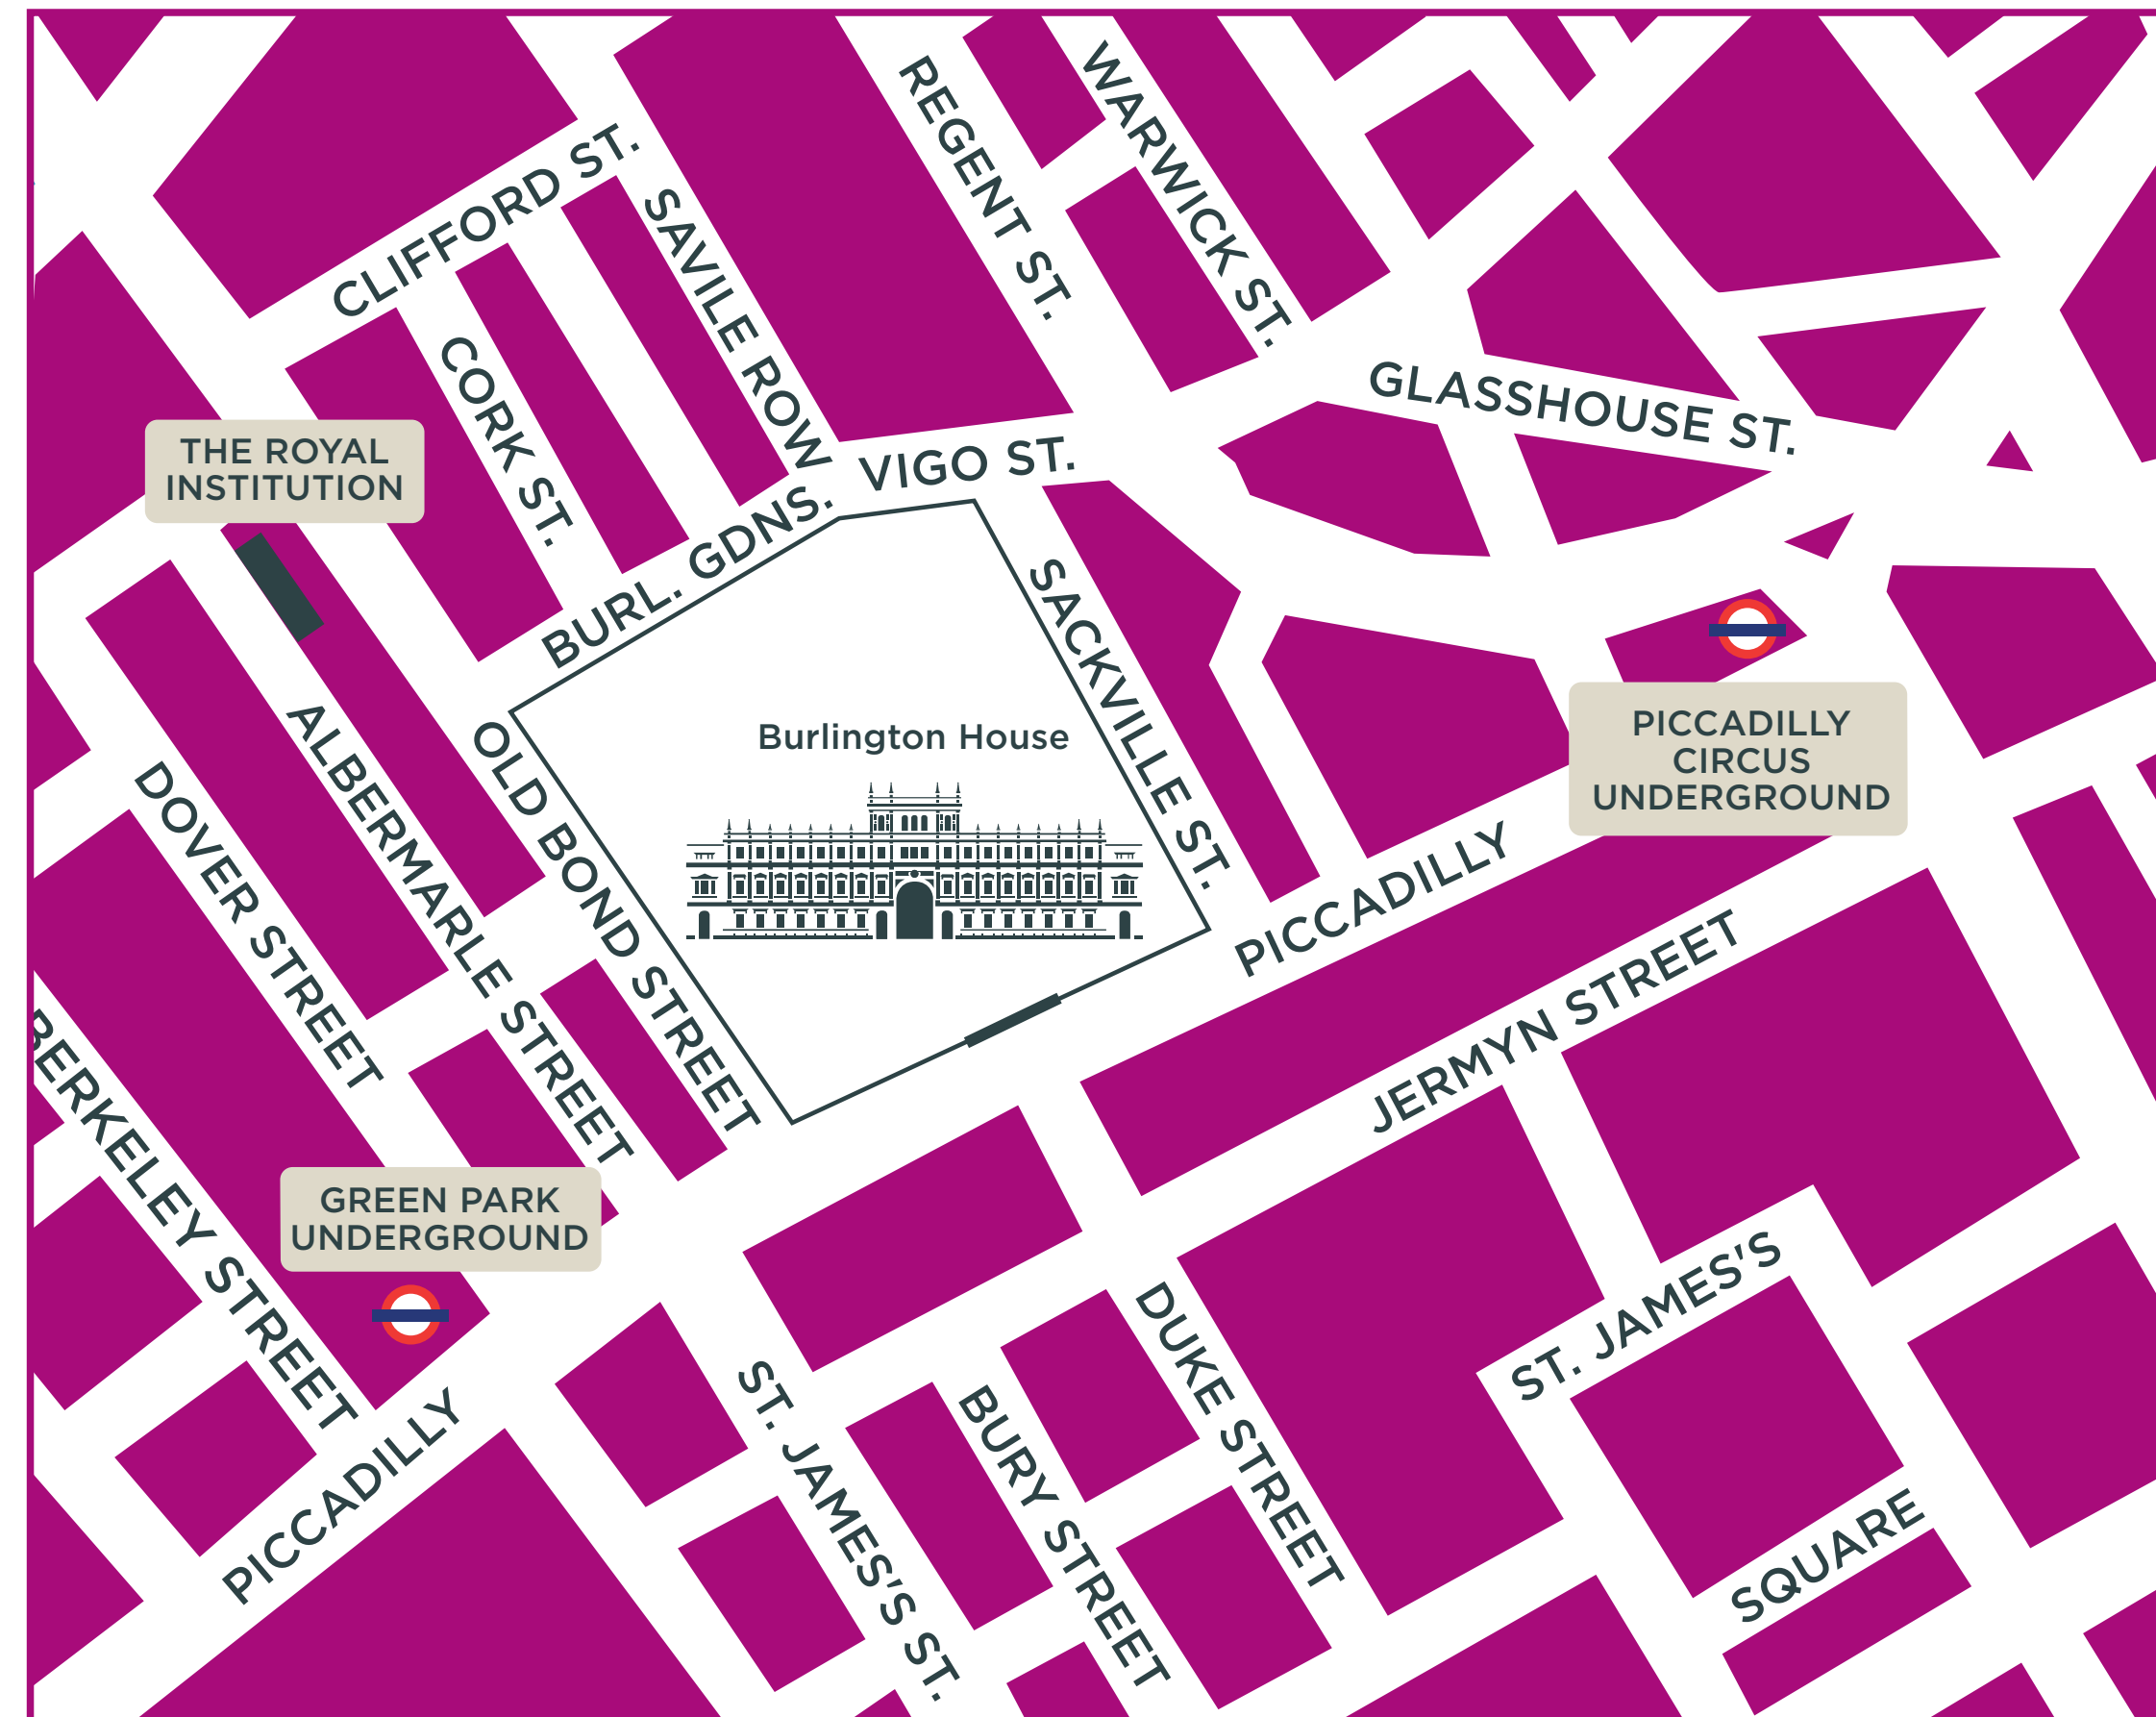

Get your preparations started

Burlington House is on the north side of Piccadilly, opposite Fortnum and Mason and not far from The Ritz. After entering the gates, you will find the Royal Society of Chemistry at the far right of the courtyard. Disabled access is available.

On the London Underground

The nearest tube stations are Green Park and Piccadilly Circus.

By bus

Bus numbers 14, 19, 22 and 38 all stop near to Burlington House.

Contact us

Burlington House
Piccadilly, London
W1J 0BA UK

+44 (0) 207 440 3352
venuehire@rsc.org

rsc.li/venue-hire

Download full brochure